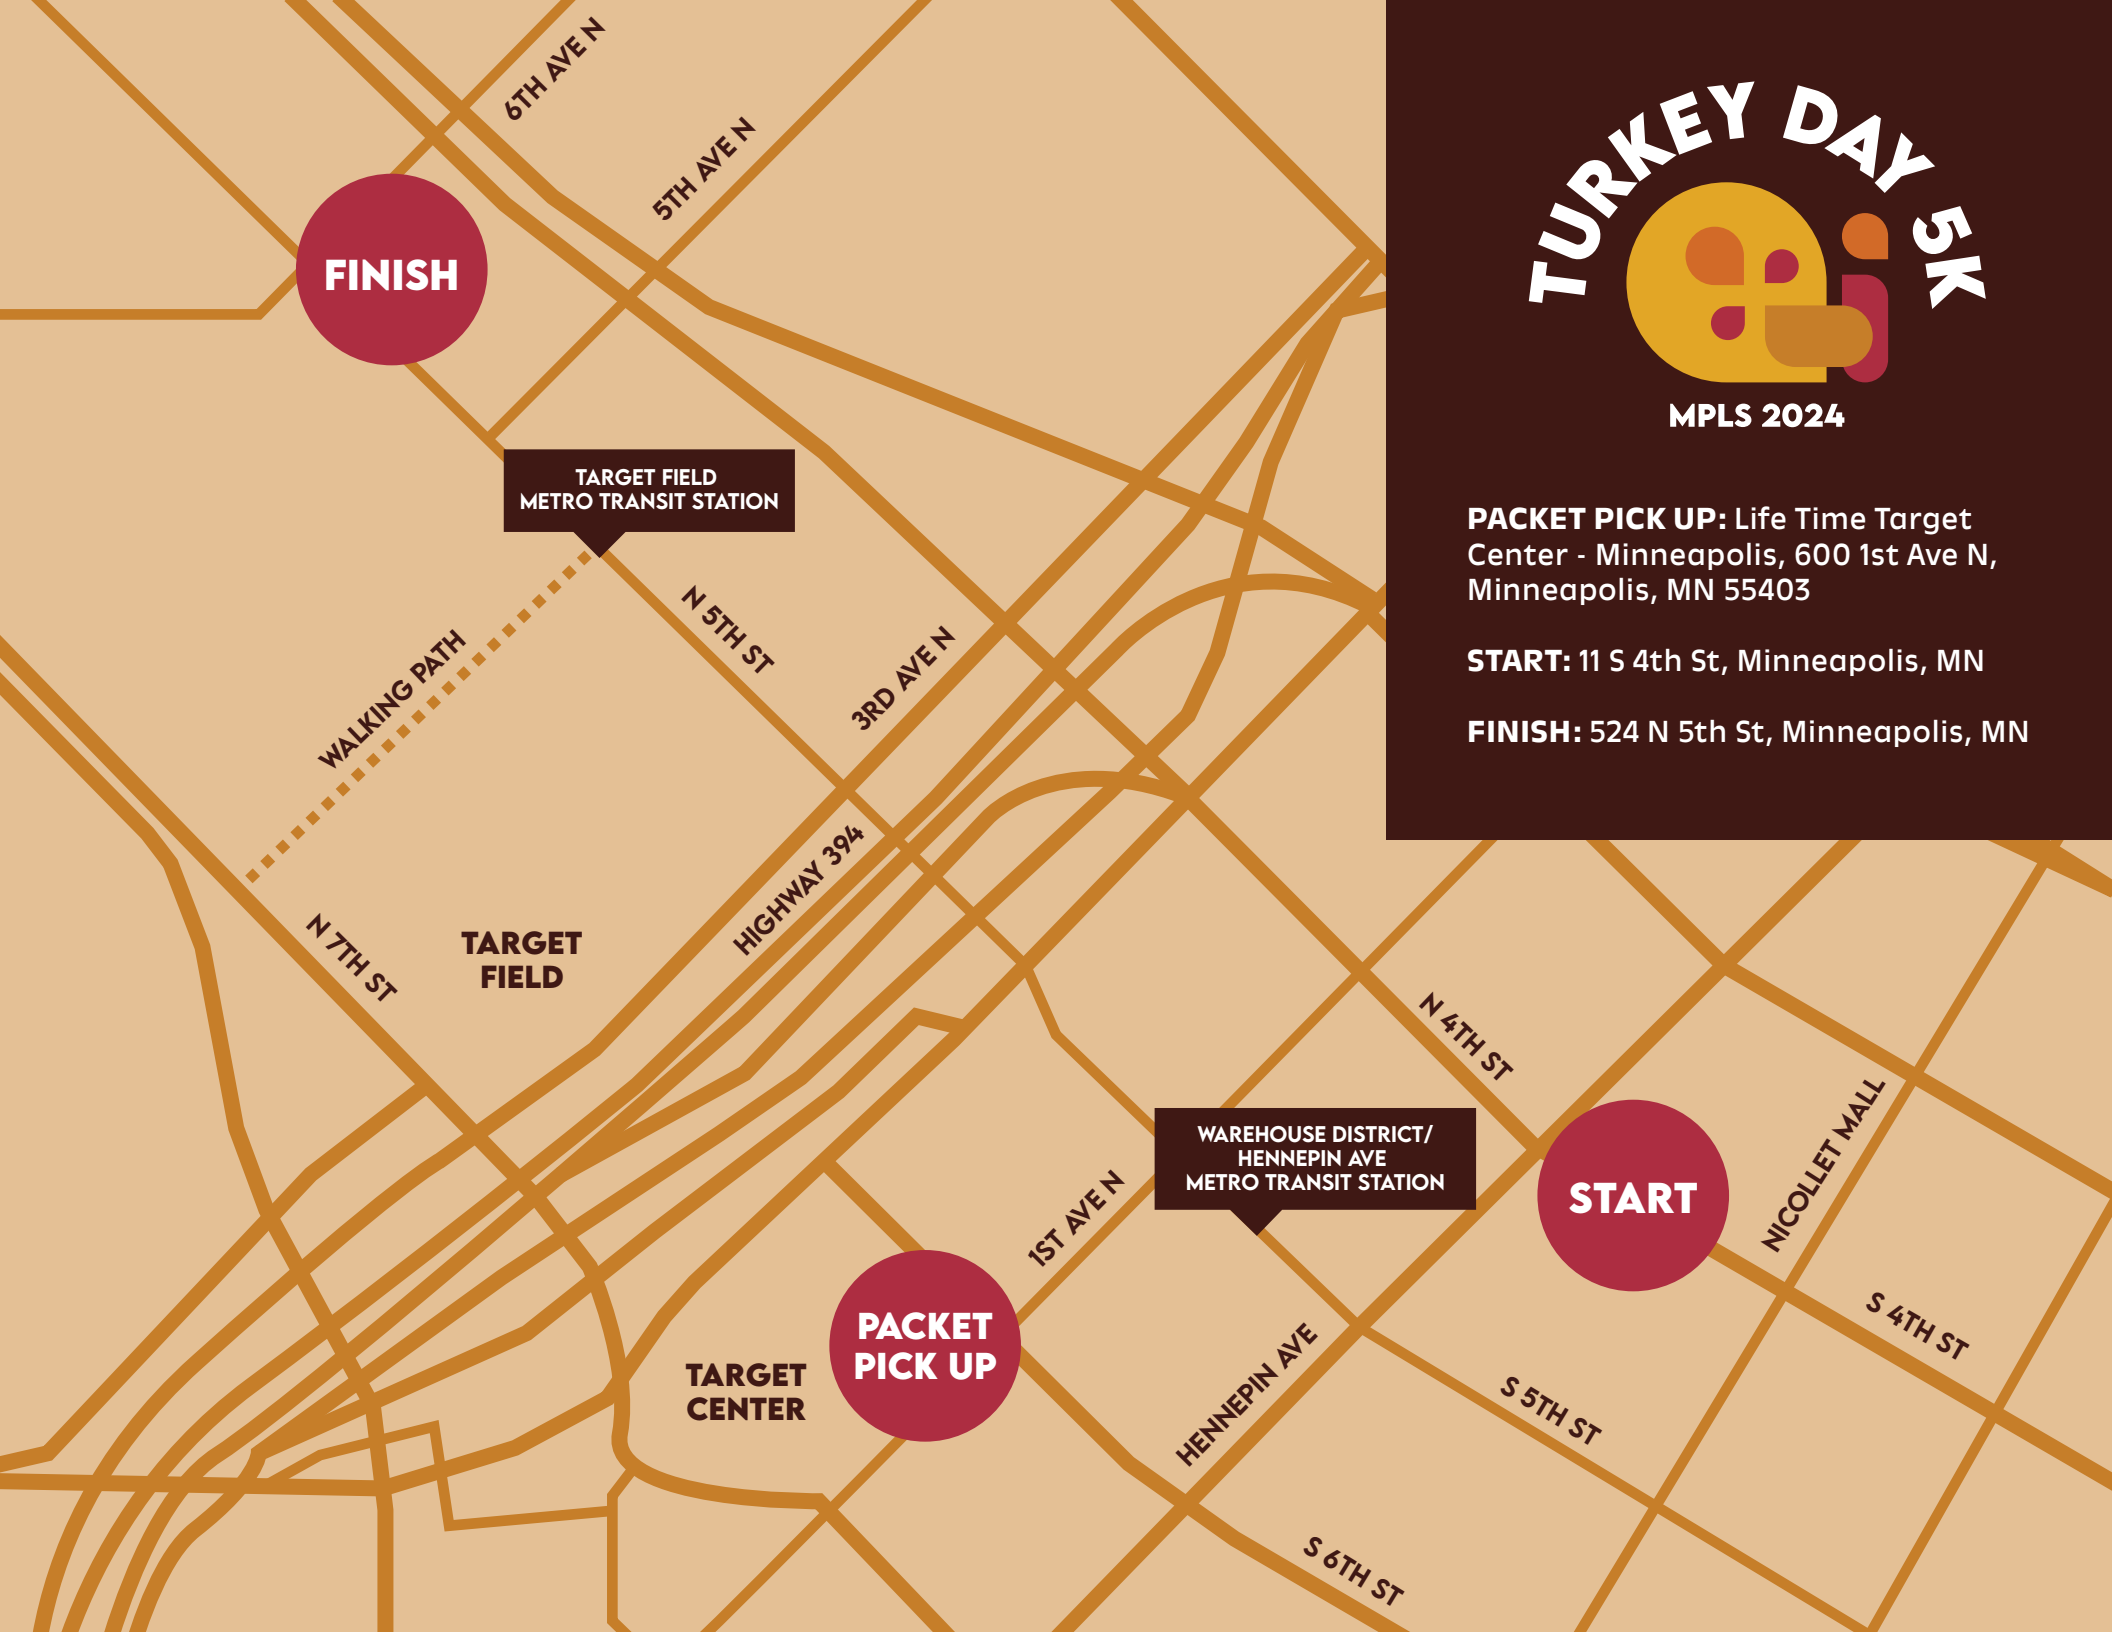

TURKEY DAY 5K

MPLS 2024

PACKET PICK UP: Life Time Target Center - Minneapolis, 600 1st Ave N, Minneapolis, MN 55403

START: 11 S 4th St, Minneapolis, MN

FINISH: 524 N 5th St, Minneapolis, MN

FINISH

TARGET FIELD
METRO TRANSIT STATION

WALKING PATH

TARGET
FIELD

**PACKET
PICK UP**

WAREHOUSE DISTRICT/
HENNEPIN AVE
METRO TRANSIT STATION

START

TARGET
CENTER

NICOLLET MALL